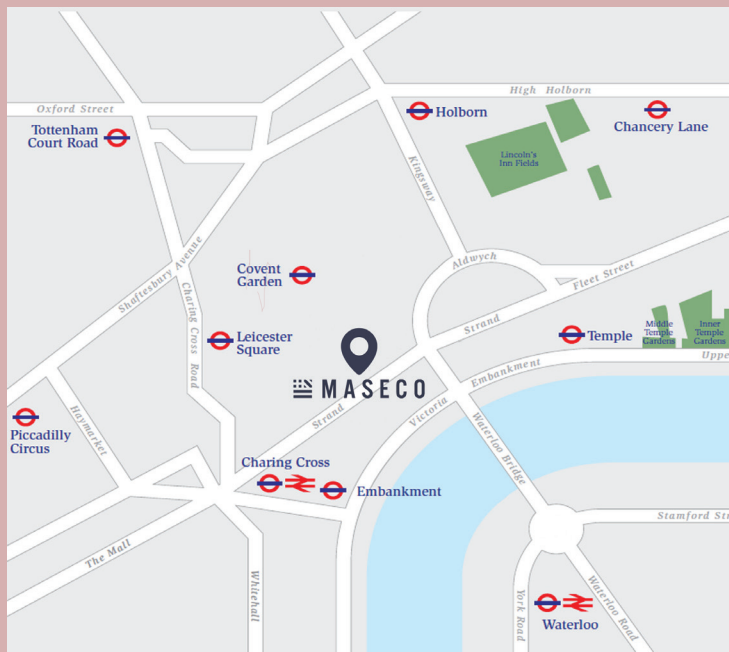

## Directions to our office

#### From Covent Garden: approx 6 mins walk

Head southeast on James St. towards Floral St. Turn left towards Tavistock St and continue passing the London Transport Museum. Turn left onto Tavistock St, and then take an immediate right onto Burleigh St and turn left onto Strand/A4. Our office will be on the left hand side of the road next to Frankie & Benny's.

#### From Temple: approx. 8 mins walk

Head west on Temple Pl towards Arundel St. Turn left onto Surrey St. When you reach Strand turn left and walk for 300 metres. Our office will be on the right hand side of the road next to Frankie & Benny's.

### By Car and Parking

We are towards the northeast of the Strand. If you are coming by car, the nearest paying car park is the Savoy Adelphi Car Park which is about 220 metres away from our office. From the Savoy Adelphi Car Park, head northeast on Savoy Place towards Carting Lane, then turn left onto Carting Lane. When you reach the Strand, turn right and cross the road. Our office will be on the left hand side of the road next to Frankie and Benny's.